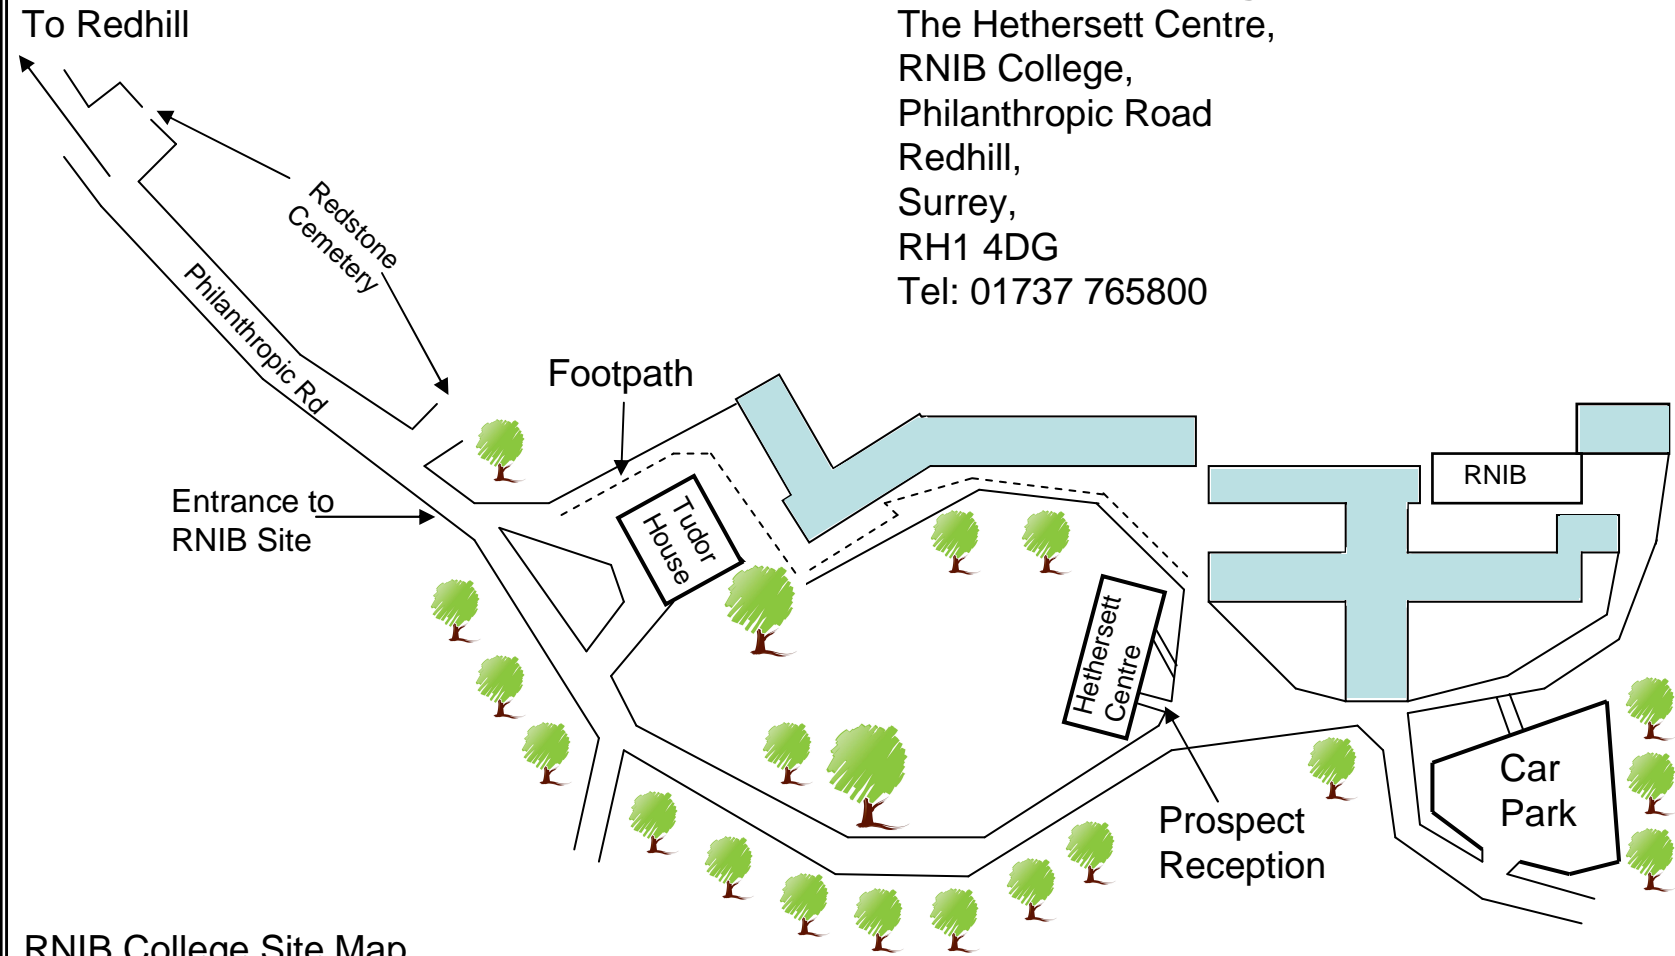

# Prospect Housing and Support Services

The Hethersett Centre,  
RNIB College,  
Philanthropic Road  
Redhill,  
Surrey,  
RH1 4DG  
Tel: 01737 765800

RNIB College Site Map